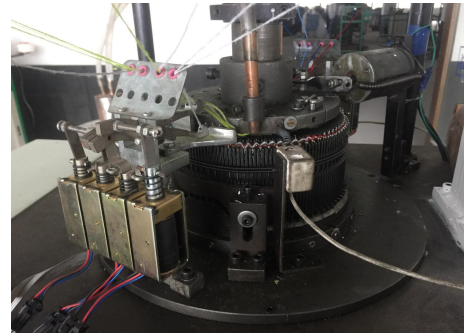

Hockey Socks Knitting Machine

Model	Cylinder Dia. inch	Feeder	Needles	Output m/h	Power kw	Weight (kgs)		Packing	
						Net	Gross	Size (cm)	Volume (cbm)
QJF-MZ-186	7	2	72	10-12 (12-20 pcs/h)	0.55	285	335	90x60x15	0.810
			84						
			96						

Introductions

This machine It applies cotton, polyester yarn to knit tube rib ice hockey socks in 1 to 4 colors. It is widely used when playing ice hockey. It is can protect shank.

Hangzhou Changhe Qianjiang Knitting Machine Factory